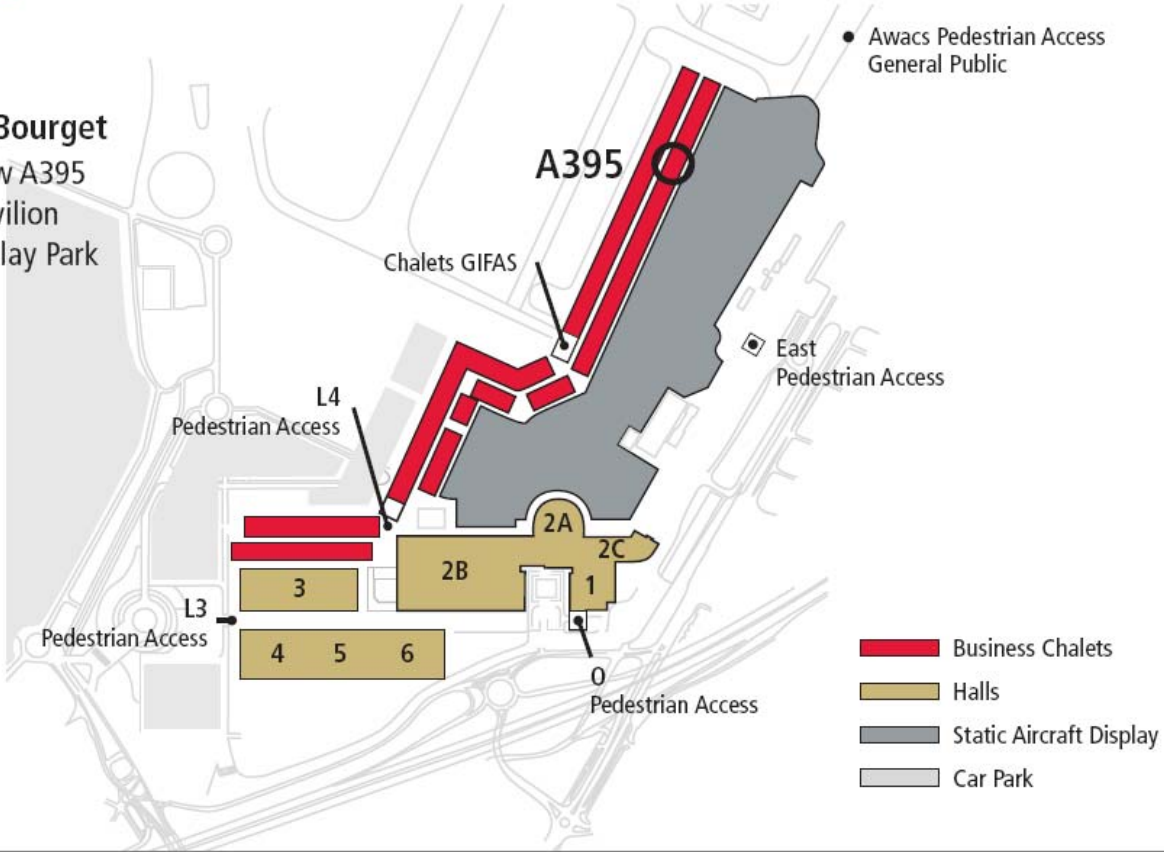

Site Plan

Raytheon

Operations at Le Bourget
 Raytheon Chalet Row A395
 Raytheon Exhibit Pavilion
 Raytheon Static Display Park

INTERNATIONAL PARIS AIR SHOW 2007