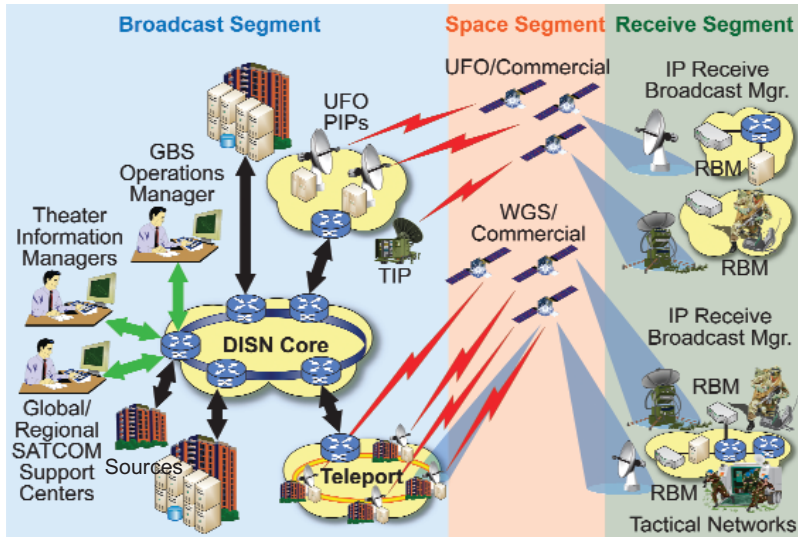

For more than a decade, the Global Broadcast Service (GBS) has provided the most efficient way of delivering advanced information management capabilities to government agencies, combatant commanders and the Joint Services.

The Suitcase Portable Receive Suite (SPRS) is the next evolution of GBS receive terminals for the warfighter. Highly mobile users require a small, lightweight terminal that delivers high-speed, broadband multimedia communications and information while on post, in transit, and in theater. For easy transport, the SPRS breaks down into a rucksack or airline carry-on case. Despite its small size, the SPRS provides the processing power required to receive full bandwidth GBS broadcasts at multiple security levels simultaneously to meet the diverse requirements of the tactical user.

The GBS augments government communications systems to deliver large volumes of information to disadvantaged users with limited or no data access.

The GBS is a highly agile, extensible and scalable COTS-based system that provides full flexibility to broadcast mission-essential data over both military and commercial satellites. The GBS provides worldwide Internet Protocol broadcast of video, imagery and other data to the edge of the global information grid in support of U.S. forces and government agencies. The GBS delivers real-time unmanned aerial video, providing unsurpassed situational awareness to warfighters on the front lines.

## Suitcase Portable Receive Suite

The SPRS consists of receive broadcast managers, GBS man pack terminal antenna, and cryptographic equipment. The SPRS is also fully compatible with the GBS next generation receive terminal, which breaks down into two transit cases for transport.